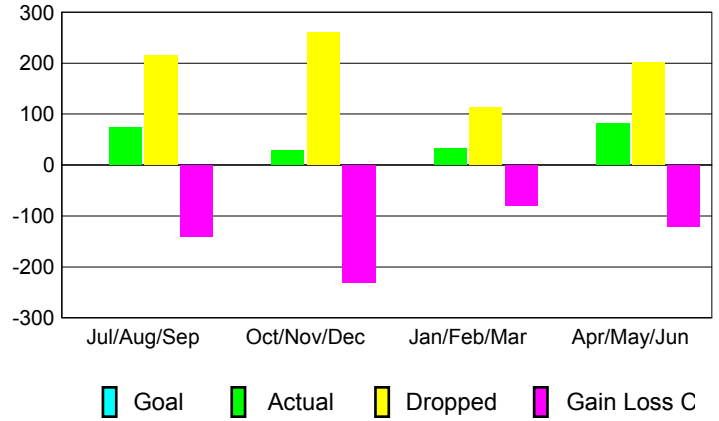

GMT: **PAUL CHOR HO FAN**

Location: **CHINA**

GMT CA: **5**

CLUBS

Month	New Club Goal	Actual New Clubs	Actual Dropped Clubs	Gain/Loss of Clubs
2012-2013				
Jul/Aug/Sep		0	4	-4
Oct/Nov/Dec		0	4	-4
Jan/Feb/Mar		0	3	-3
Apr/May/June		2	-2	4
Totals		2	9	-7

Club Results 2012-2013

Goal, New, Dropped, Gain/Loss

MEMBERSHIP

Month	Net Memb Goal	Actual New Memb	Actual Dropped Memb	Gain/Loss of Memb
2012-2013				
Jul/Aug/Sep		73	214	-141
Oct/Nov/Dec		28	259	-231
Jan/Feb/Mar		33	112	-79
Apr/May/June		81	201	-120
Totals		215	786	-571

Membership Results 2012-2013

Goal, New, Dropped, Gain/Loss

YTD Status Quo Clubs 2012-2013

Status Quo Clubs Compared to Status Quo Members

Gender Comparison 2012-2013

Club Gain/Loss 2012-2013

Membership Gain/Loss 2012-2013