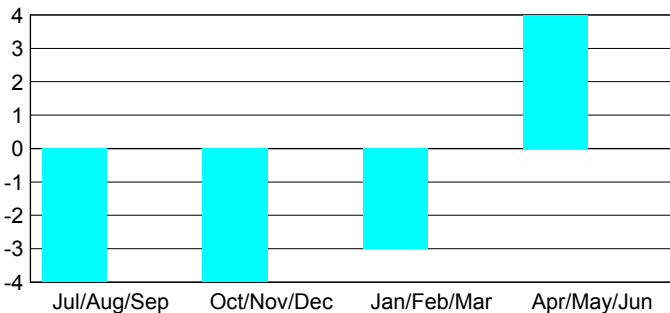

Club Results 2012-2013

Goal, New, Dropped, Gain/Loss

MEMBERSHIP

Month	Net Memb Goal	Actual New Memb	Actual Dropped Memb	Gain/Loss of Memb
2012-2013				
Jul/Aug/Sep		73	214	-141
Oct/Nov/Dec		28	259	-231
Jan/Feb/Mar		33	112	-79
Apr/May/June		81	201	-120
Totals		215	786	-571

Membership Results 2012-2013

Goal, New, Dropped, Gain/Loss

YTD Status Quo Clubs 2012-2013

Status Quo Clubs Compared to Status Quo Members

Gender Comparison 2012-2013

Club Gain/Loss 2012-2013

Membership Gain/Loss 2012-2013