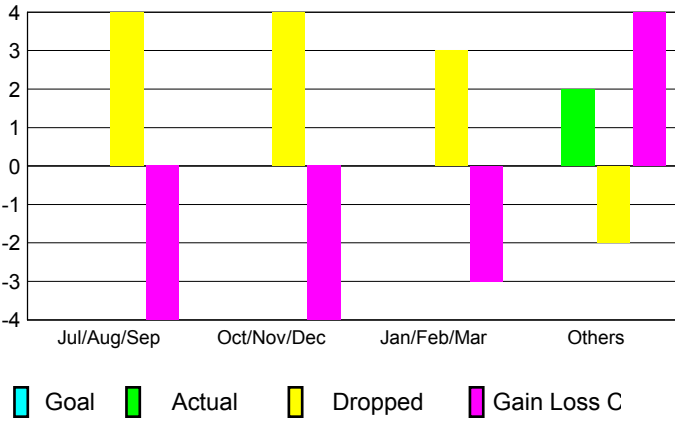

GMT: **PAUL CHOR HO FAN**

Location: **CHINA**

GMT CA: **5**

CLUBS

Month	New Club Goal	Actual New Clubs	Actual Dropped Clubs	Gain/Loss of Clubs
2012-2013				
Jul/Aug/Sep		0	4	-4
Oct/Nov/Dec		0	4	-4
Jan/Feb/Mar		0	3	-3
Apr/May/June		2	-2	4
Totals		2	9	-7

Club Results 2012-2013

Goal, New, Dropped, Gain/Loss

MEMBERSHIP

Month	Net Memb Goal	Actual New Memb	Actual Dropped Memb	Gain/Loss of Memb
2012-2013				
Jul/Aug/Sep		73	214	-141
Oct/Nov/Dec		28	259	-231
Jan/Feb/Mar		33	112	-79
Apr/May/June		81	201	-120
Totals		215	786	-571