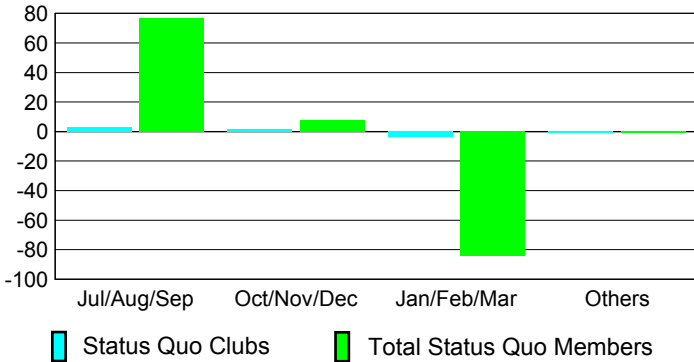

GMT: **PAUL CHOR HO FAN**

Location: **CHINA**

GMT CA: **5**

CLUBS

Month	New Club Goal	Actual New Clubs	Actual Dropped Clubs	Gain/Loss of Clubs
2012-2013				
Jul/Aug/Sep		0	4	-4
Oct/Nov/Dec		0	4	-4
Jan/Feb/Mar		0	3	-3
Apr/May/June		2	-2	4
Totals		2	9	-7

Club Results 2012-2013

Goal, New, Dropped, Gain/Loss

MEMBERSHIP

Month	Net Memb Goal	Actual New Memb	Actual Dropped Memb	Gain/Loss of Memb
2012-2013				
Jul/Aug/Sep		73	214	-141
Oct/Nov/Dec		28	259	-231
Jan/Feb/Mar		33	112	-79
Apr/May/June		81	201	-120
Totals		215	786	-571

Membership Results 2012-2013

Goal, New, Dropped, Gain/Loss

YTD Status Quo Clubs 2012-2013

Status Quo Clubs Compared to Status Quo Members

Gender Comparison 2012-2013

Club Gain/Loss 2012-2013

Membership Gain/Loss 2012-2013